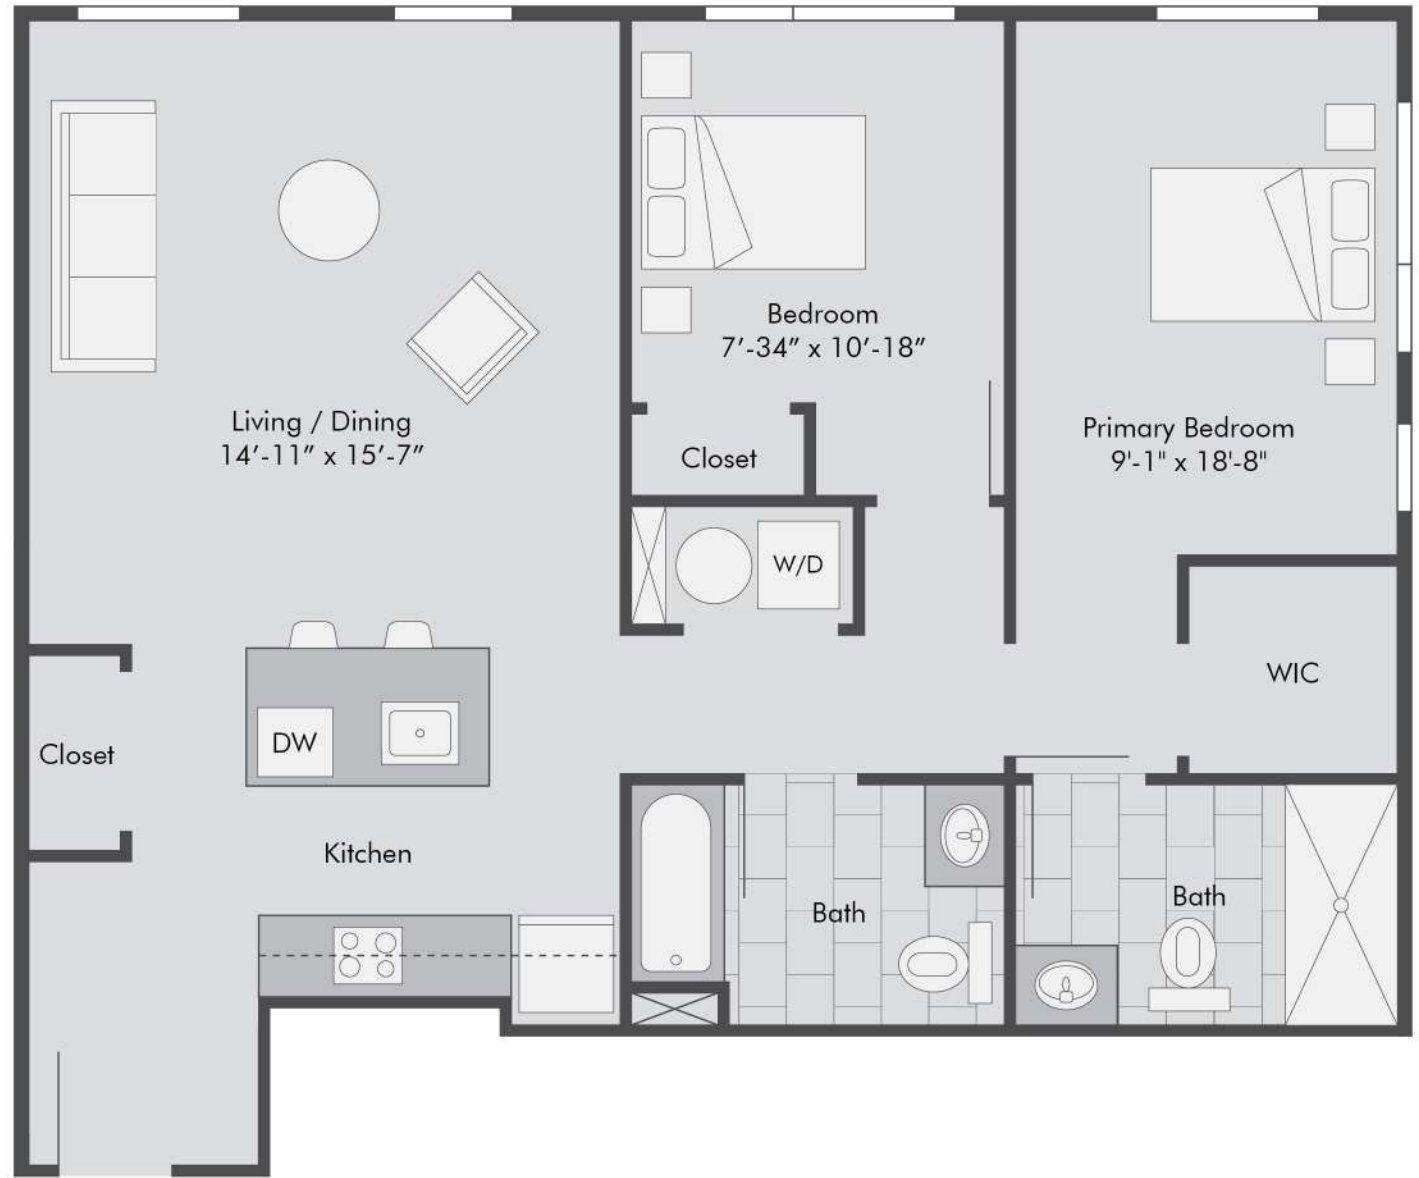

E.2

2 BEDROOM
2 BATH
1,000 SQ FT

328
428
525

LIVE803SOUTH.COM
201.548.9393

DANOLY MATHELIER
JASON TONGE
welcome@live803south.com